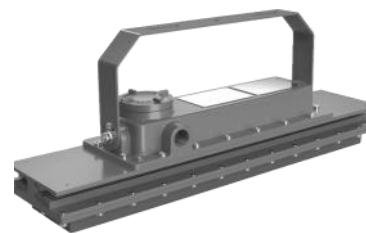

**Calculated lifetime:** L70B10 @ta25°C - 85,000h

**Body:** Die cast aluminium with powder coat finish

**Lens:** Heat and impact resistant flat tempered glass  
Beam angles: 90°/120°

**Mounting:** Adjustable U-bracket

**Dimensions:**

SLN-Ex-LED-50 to 100: <sup>(1)</sup> 617x155x148mm, 6kg  
SLN-Ex-LED-120 to 240: <sup>(2)</sup> 1235x155x148mm, 13kg

| Code               | Rated Power | Flux (lumen) |
|--------------------|-------------|--------------|
| SLN-EX-LED-50-xxx  | 50W         | 6,064        |
| SLN-EX-LED-80-xxx  | 80W         | 9,221        |
| SLN-EX-LED-120-xxx | 120W        | 14,287       |
| SLN-EX-LED-150-xxx | 150W        | 17,433       |
| SLN-EX-LED-200-xxx | 200W        | 21,345       |
| SLN-EX-LED-240-xxx | 240W        | 24,075       |

xxx:

090 = 90°; 120 = 120°

**Adjustable mounting bracket:**

**90deg beam angle:**