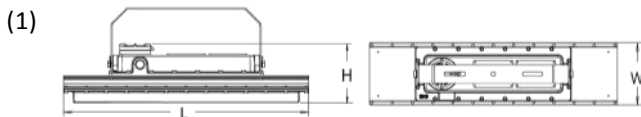

**Dimensions:**

SLN-Ex-LED-50 to 100: <sup>(1)</sup> 617x155x148mm, 6kg  
SLN-Ex-LED-120 to 240: <sup>(2)</sup> 1235x155x148mm, 13kg

| Code               | Rated Power | Flux (lumen) |
|--------------------|-------------|--------------|
| SLN-EX-LED-50-xxx  | 50W         | 6,064        |
| SLN-EX-LED-80-xxx  | 80W         | 9,221        |
| SLN-EX-LED-120-xxx | 120W        | 14,287       |
| SLN-EX-LED-150-xxx | 150W        | 17,433       |
| SLN-EX-LED-200-xxx | 200W        | 21,345       |
| SLN-EX-LED-240-xxx | 240W        | 24,075       |