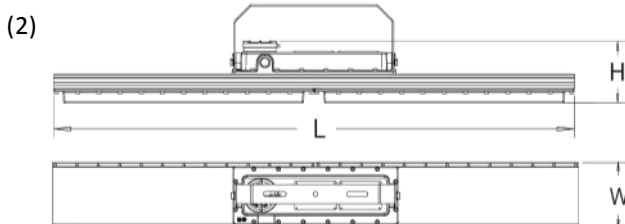

**Calculated lifetime:** L70B10 @ta25°C - 85,000h

**Body:** Die cast aluminium with powder coat finish

**Lens:** Heat and impact resistant flat tempered glass  
Beam angles: 90°/120°

**Mounting:** Adjustable U-bracket

**Dimensions:**

SLN-Ex-LED-50 to 100: <sup>(1)</sup> 617x155x148mm, 6kg  
SLN-Ex-LED-120 to 240: <sup>(2)</sup> 1235x155x148mm, 13kg

| Code               | Rated Power | Flux (lumen) |
|--------------------|-------------|--------------|
| SLN-EX-LED-50-xxx  | 50W         | 6,064        |
| SLN-EX-LED-80-xxx  | 80W         | 9,221        |
| SLN-EX-LED-120-xxx | 120W        | 14,287       |
| SLN-EX-LED-150-xxx | 150W        | 17,433       |
| SLN-EX-LED-200-xxx | 200W        | 21,345       |
| SLN-EX-LED-240-xxx | 240W        | 24,075       |

xxx:

090 = 90°; 120 = 120°

**Adjustable mounting bracket:**

**90deg beam angle:**