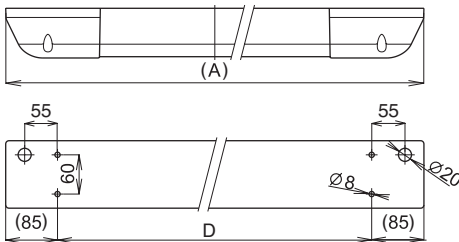

Lighting fixtures for high risk of damage Светильники для пространств с высоким риском повреждения

Application: areas with high risk of damage as prisons, psychiatric medical institutions, gyms, passenger subways, underground garages, subway stations and stations of public transport, separate pavilions in ZOO and in stables.

Body: transparent PC tube Ø70mm (4 mm thick) in white painted metal sheet body with high impact resistance, B flammability level. PMMA tube on request. PC end sides – C1 flammability level. Special heads and special dismantling spanner on request.

Reflectors: aluminium profile. Special aluminium profile used as cover of electrical parts.

System of fastening: direct fastening on the base

Technical parameters of the fixtures are referred in table on page 142.

STL International Ltd
Hill Farm, Linton Hill
Linton, Maidstone
Kent. ME17 4AL
United Kingdom
tel. +44 (0)1622 749633
fax. +44 (0)1622 746800
email. solutions@stl-int.co.uk
web. www.stl-int.co.uk

REGISTERED

Rambo 21W / 39W + 8W

Light fitting - for the overall lighting of the cell
- for the possibility to guard the cells over night time

Светильник – для общего освещения камеры
– для возможности контроля в ночное время

Rambo 28W / 54W

Light fittings for the overall lighting of the cell

Светильник общего освещения камеры

References: Detention prison Liberec – reconstruction of lighting in cells
Референции: Тюрьма г. Либерец
Prison Valdice – department of prisoners condemned for life
Тюрьма Вальдице (пожизненно заключенные)
Prison Mirgov
Тюрьма г. Миргов

Prison Horni Slavkov
Тюрьма г. Горни Славков
Prison Kufim
Тюрьма г. Куржим
ZOO Liberec – lighting of paddocks for animals
Зоопарк г. Либерец