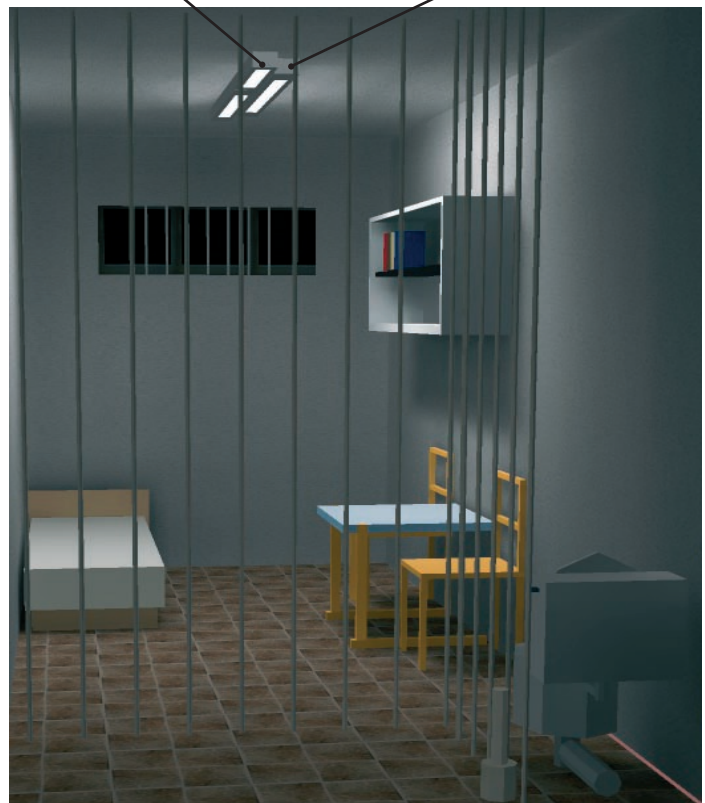

## Lighting fixtures for high risk of damage Светильники для пространств с высоким риском повреждения

**Application:** areas with high risk of damage as prisons, psychiatric medical institutions, gyms, passenger subways, underground garages, subway stations and stations of public transport, separate pavilions in ZOO and in stables.

**Body:** transparent PC tube Ø70mm (4 mm thick) in white painted metal sheet body with high impact resistance, B flammability level. PMMA tube on request. PC end sides – C1 flammability level. Special heads and special dismantling spanner on request.

### Rambo 28W / 54W

Light fittings for the overall lighting of the cell

Светильник общего освещения камеры

RAMBO, 1x39W, IP67

RAMBO, 2x28W, IP67

References: Detention prison Liberec – reconstruction of lighting in cells  
Референции: Тюрьма г. Либерец  
Prison Valdice – department of prisoners condemned for life  
Тюрьма Вальдице (пожизненно заключенные)  
Prison Mirgov  
Тюрьма г. Миргов