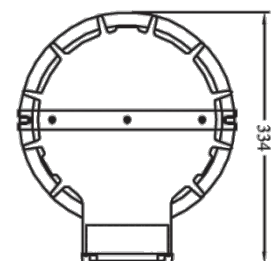

SQL85 Luminaire

General Purpose

Zone 1

10 years warranty
100,000 hours lifetime expectancy
Maintenance free
Sealed for life
Category 2 (Zone 1 and 21)
IP66

Article number	Wattage	Voltage	Lens	Version	Weight (Kg)
SQL-01-85-C	85W	220-240V	Clear glass	JB	15
SQL-01-85-F	85W	220-240V	Frosted glass	JB	15
SQL-02-85-C	85W	100-120V	Clear glass	JB	15
SQL-02-85-F	85W	100-120V	Frosted glass	JB	15

Features:

- ✚ Marine alloy (**sealed for life construction**)
- ✚ Borosilicate lens: clear or frosted
- ✚ 2 pack epoxy paint finish
- ✚ 85W Induction light source
- ✚ 100,000hours lifetime expectancy
- ✚ **10 years warranty**
- ✚ Universal burning position
- ✚ Immediate ignition and re-ignition
- ✚ Ex II 2 GD, Ex de IIC T4 IP66
- ✚ Certificate: SIRA00ATEX1047X
- ✚ Supply voltage: 200-277V 0/50/60Hz, ±10%
- ✚ Ambient temperature: -20°C to +40°C
- ✚ EExe junction box: 4x4mm², single phase looping
- ✚ 2xM20 entries
- ✚ Mounting fixing strap as standard
- ✚ Optional:
 - 100-120 V 0/50/60Hz, ±10%
 - U-bracket
 - Protection cage
 - External reflector (windsock)
 - Sealing polymer for junction box
 - Coloured lens