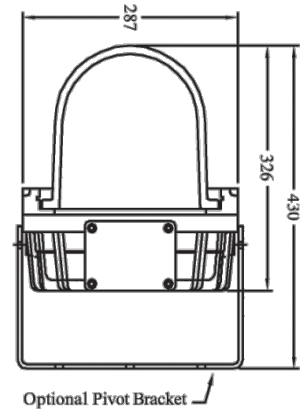

Features:

- ✚ Marine alloy (**sealed for life construction**)
- ✚ Borosilicate lens: clear or frosted
- ✚ 2 pack epoxy paint finish
- ✚ 85W Induction light source
- ✚ 100,000hours lifetime expectancy
- ✚ **10 years warranty**
- ✚ Universal burning position
- ✚ Immediate ignition and re-ignition
- ✚ Ex II 2 GD, Ex de IIC T4 IP66
- ✚ Certificate: SIRA00ATEX1047X
- ✚ Supply voltage: 200-277V 0/50/60Hz, ±10%
- ✚ Ambient temperature: -20°C to +40°C
- ✚ EExe junction box: 4x4mm², single phase looping
- ✚ 2xM20 entries
- ✚ Mounting fixing strap as standard
- ✚ Optional:
 - 100-120 V 0/50/60Hz, ±10%
 - U-bracket
 - Protection cage
 - External reflector (windsock)
 - Sealing polymer for junction box
 - Coloured lens