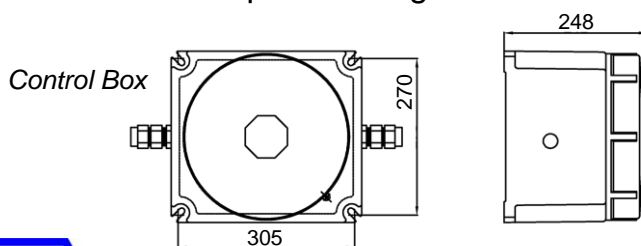

LED Obstruction Light

ICAO MIOL type B_C

ATEX Category 2

**Ex II 2 GD Ex de IIC T4
T135°C IP65**

Certified for use in zone 1 and 21

Order Code

Features:

- ✚ State-of-the-art high-flux LED technology for NIGHT ONLY use: RED
- ✚ Vertical beam radiation in compliance with ICAO, Annex 14 Volume 1, 4th Edition, Nov 2004:
  - +3° @2000cd ±25%
  - MIOL C: Steady burning; MIOL B: 20-60fpm
- ✚ Shock and vibration resistant
- ✚ Flameproof alloy housing
- ✚ Ex II 2 GD, Ex d/de IIC T4 IP65
- ✚ Certificate: INERIS01ATEX0019X
- ✚ -30°C to +55°C ambient temperature
- ✚ Polyurethane paint finish
- ✚ Stainless steel hardware and bracket
- ✚ IP66 with grease applied
- ✚ Optional:
  - 316SS adjustable mounting bracket
  - Anti-bird protection guard

SAFE answers to HAZARDOUS questions