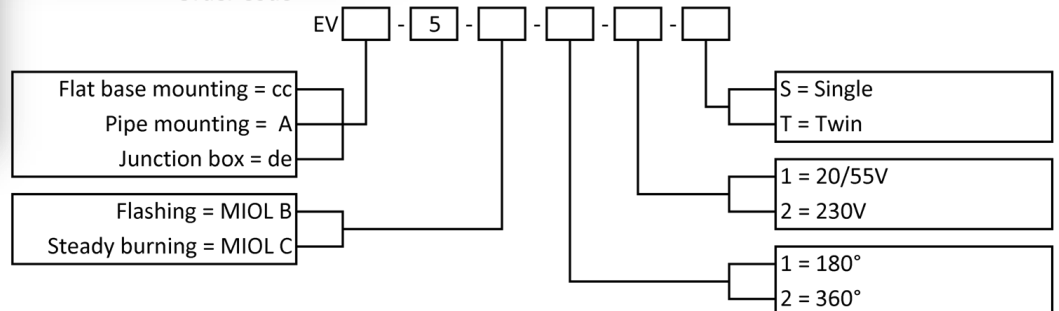

## ICAO MIOL type B\_C

**ATEX Category 2**

**Ex II 2 GD Ex de IIC T4  
T135°C IP65**

**Certified for use in zone 1 and 21**

Order Code

### Features:

- ✚ State-of-the-art high-flux LED technology for NIGHT ONLY use: RED
- ✚ Vertical beam radiation in compliance with ICAO, Annex 14 Volume 1, 4<sup>th</sup> Edition, Nov 2004:
  - +3° @2000cd ±25%
  - MIOL C: Steady burning; MIOL B: 20-60fpm
- ✚ Shock and vibration resistant
- ✚ Flameproof alloy housing
- ✚ Ex II 2 GD, Ex d/de IIC T4 IP65
- ✚ Certificate: INERIS01ATEX0019X
- ✚ -30°C to +55°C ambient temperature
- ✚ Polyurethane paint finish
- ✚ Stainless steel hardware and bracket
- ✚ IP66 with grease applied
- ✚ Optional:
  - 316SS adjustable mounting bracket
  - Anti-bird protection guard