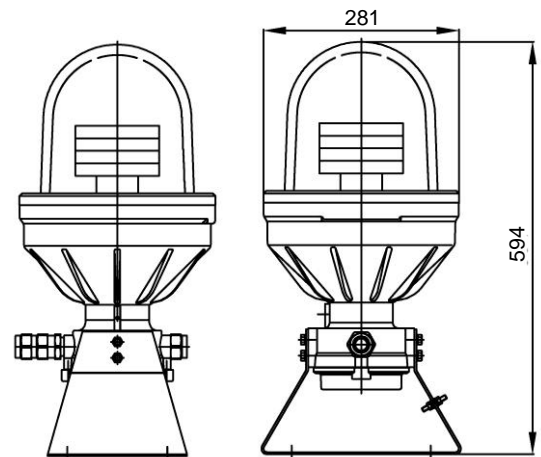

LED Obstruction Light

ICAO MIOL type B_C

ATEX Category 2

**Ex II 2 GD Ex de IIC T4
T135°C IP65**

Certified for use in zone 1 and 21

Order Code

Features:

- ✚ State-of-the-art high-flux LED technology for NIGHT ONLY use: RED
- ✚ Vertical beam radiation in compliance with ICAO, Annex 14 Volume 1, 4th Edition, Nov 2004:
  - +3° @2000cd ±25%
  - MIOL C: Steady burning; MIOL B: 20-60fpm
- ✚ Shock and vibration resistant
- ✚ Flameproof alloy housing
- ✚ Ex II 2 GD, Ex d/de IIC T4 IP65
- ✚ Certificate: INERIS01ATEX0019X
- ✚ -30°C to +55°C ambient temperature
- ✚ Polyurethane paint finish
- ✚ Stainless steel hardware and bracket
- ✚ IP66 with grease applied
- ✚ Optional:
  - 316SS adjustable mounting bracket
  - Anti-bird protection guard

SAFE answers to HAZARDOUS questions