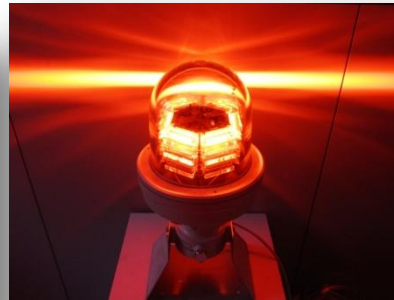

LED Obstruction Light

ICAO MIOL type B_C