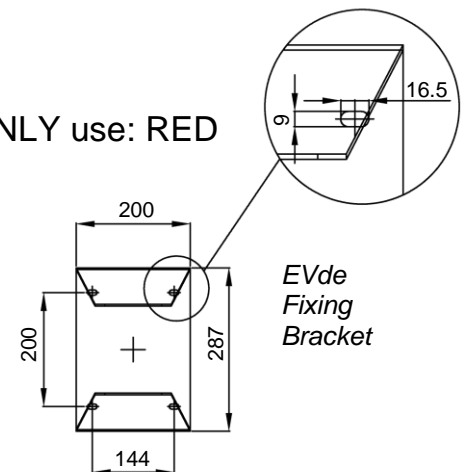

### Features:

- ✚ State-of-the-art high-flux LED technology for NIGHT ONLY use: RED
- ✚ Vertical beam radiation in compliance with ICAO, Annex 14 Volume 1, 4<sup>th</sup> Edition, Nov 2004:
  - +3° @2000cd ±25%
  - MIOL C: Steady burning; MIOL B: 20-60fpm
- ✚ Shock and vibration resistant
- ✚ Flameproof alloy housing
- ✚ Ex II 2 GD, Ex d/de IIC T4 IP65
- ✚ Certificate: INERIS01ATEX0019X
- ✚ -30°C to +55°C ambient temperature
- ✚ Polyurethane paint finish
- ✚ Stainless steel hardware and bracket
- ✚ IP66 with grease applied
- ✚ Optional:
  - 316SS adjustable mounting bracket
  - Anti-bird protection guard